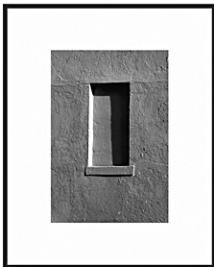

9. Amtrak Station \$296

10. Buildings in Reflection \$296

11. Greenwich & Mulry \$296

12. Hallway Sun \$296

Ansonia Pharmacy front
window h64", w66" & a
21" side panel

1. Shadows on an AC

3. Blank Window

2. Subway Station Window